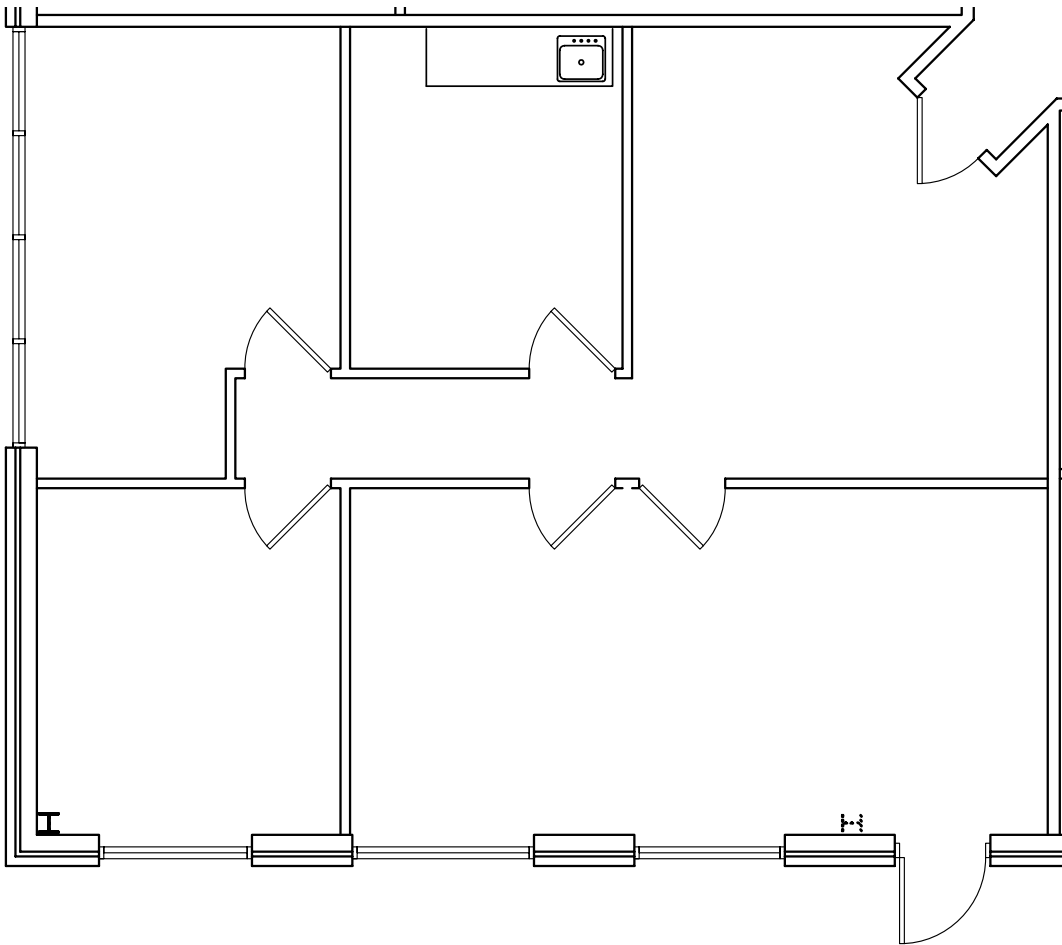

1,218 SF | OFFICE SPACE

1,218 sf office
1,218 sf total

For more information, please contact:

Drew Coholan
704.804.5842
drew.coholan@am.jll.com