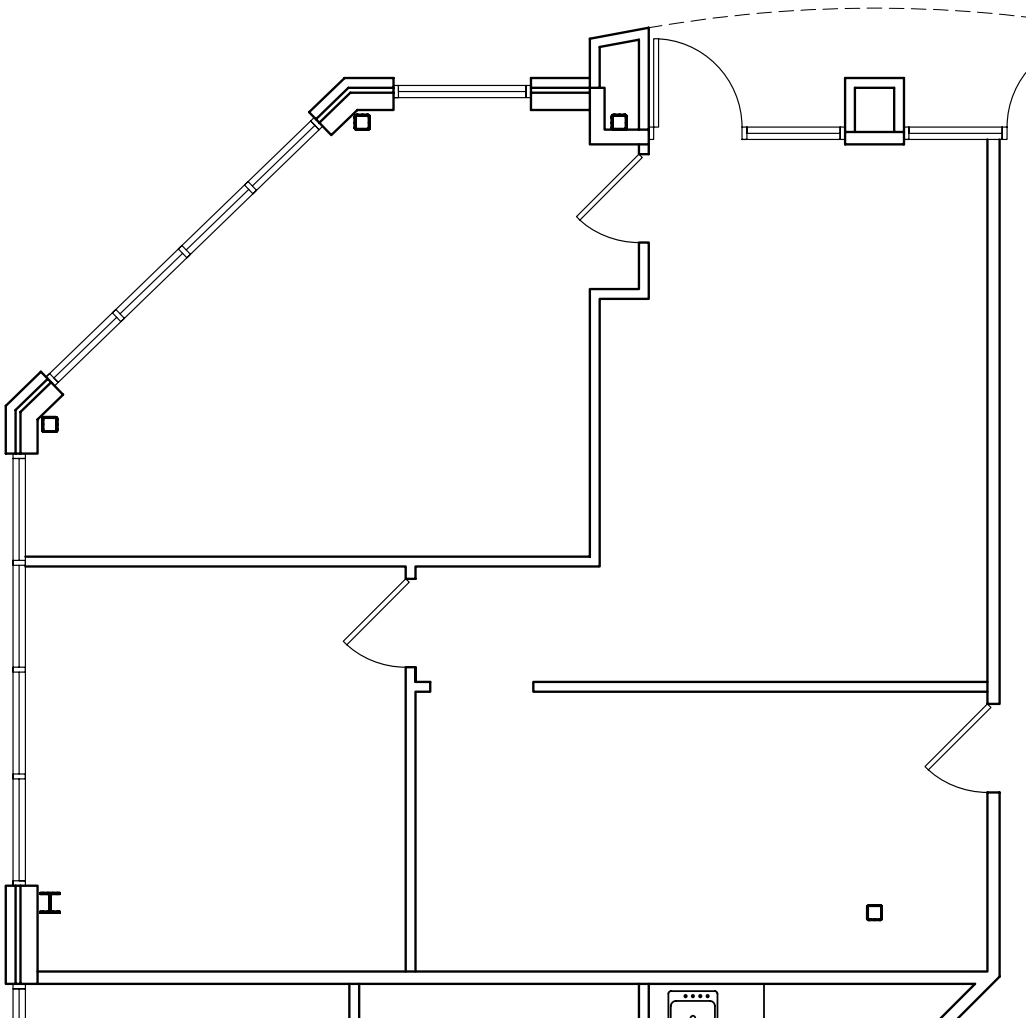

1,142 SF | OFFICE SPACE

1,142 sf office
1,142 sf total

For more information, please contact:

Drew Coholan
704.804.5842
drew.coholan@am.jll.com