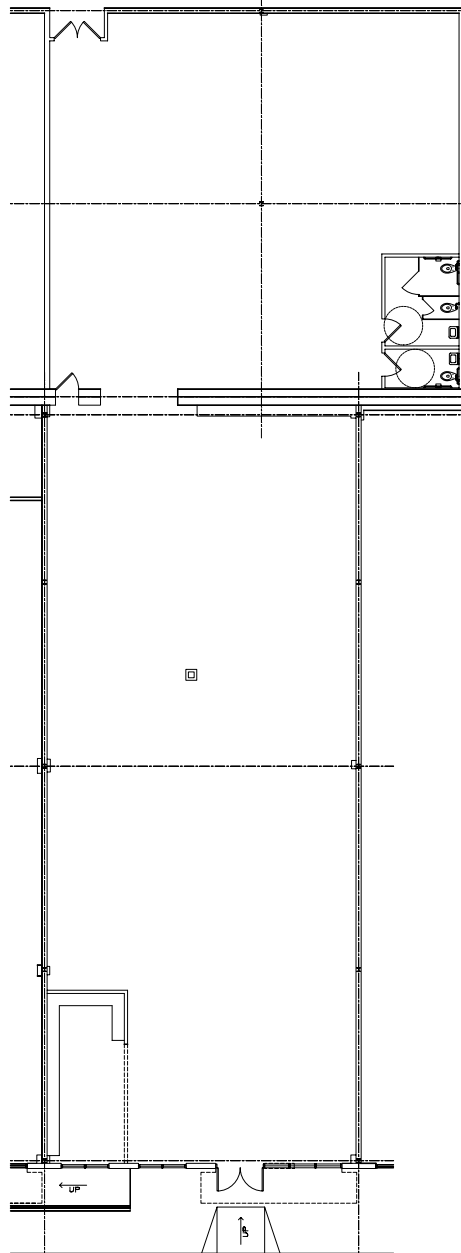

7,157 SF | SHOWROOM SPACE

For more information, please contact:

Drew Coholan
704.804.5842
drew.cohola@am.jll.com