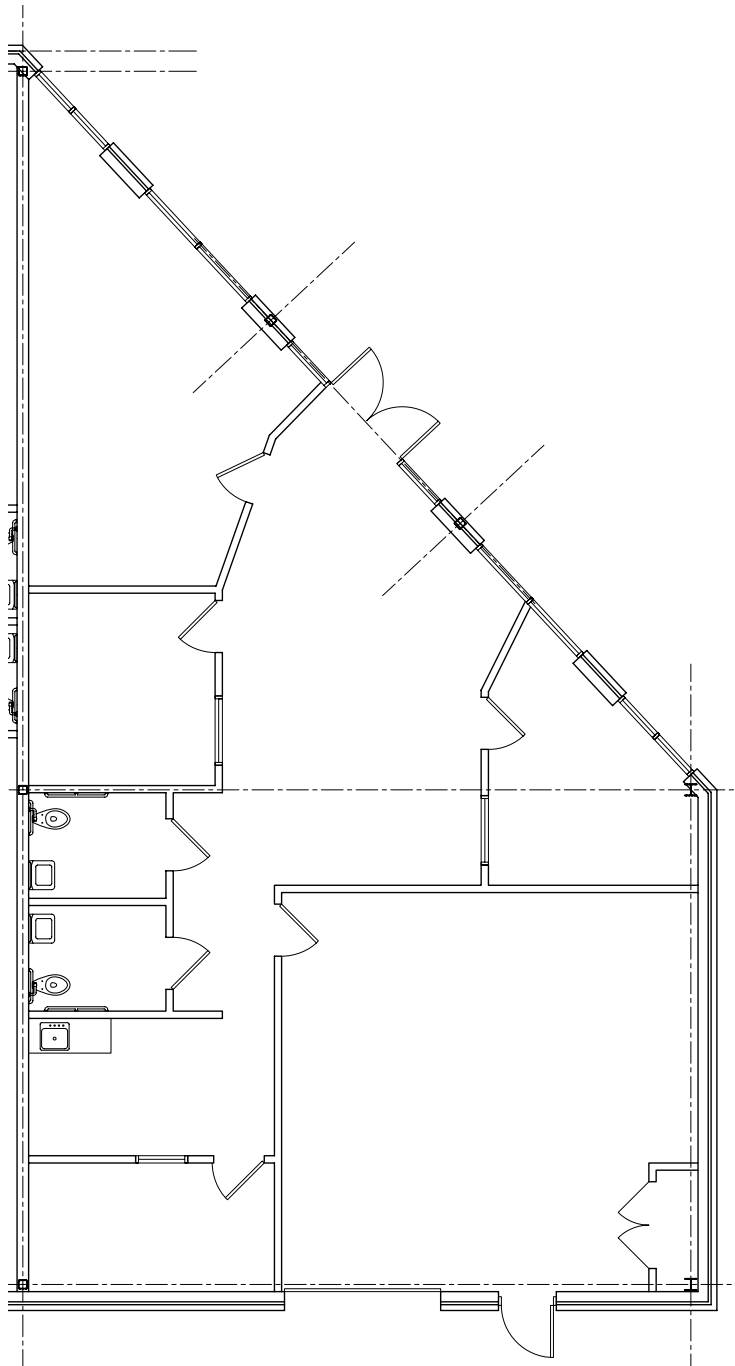

2,100 SF | OFFICE SPACE

2,100sf office
2,100 sf total

For more information, please contact:

Drew Coholan
704.804.5842
drew.coholan@am.jll.com