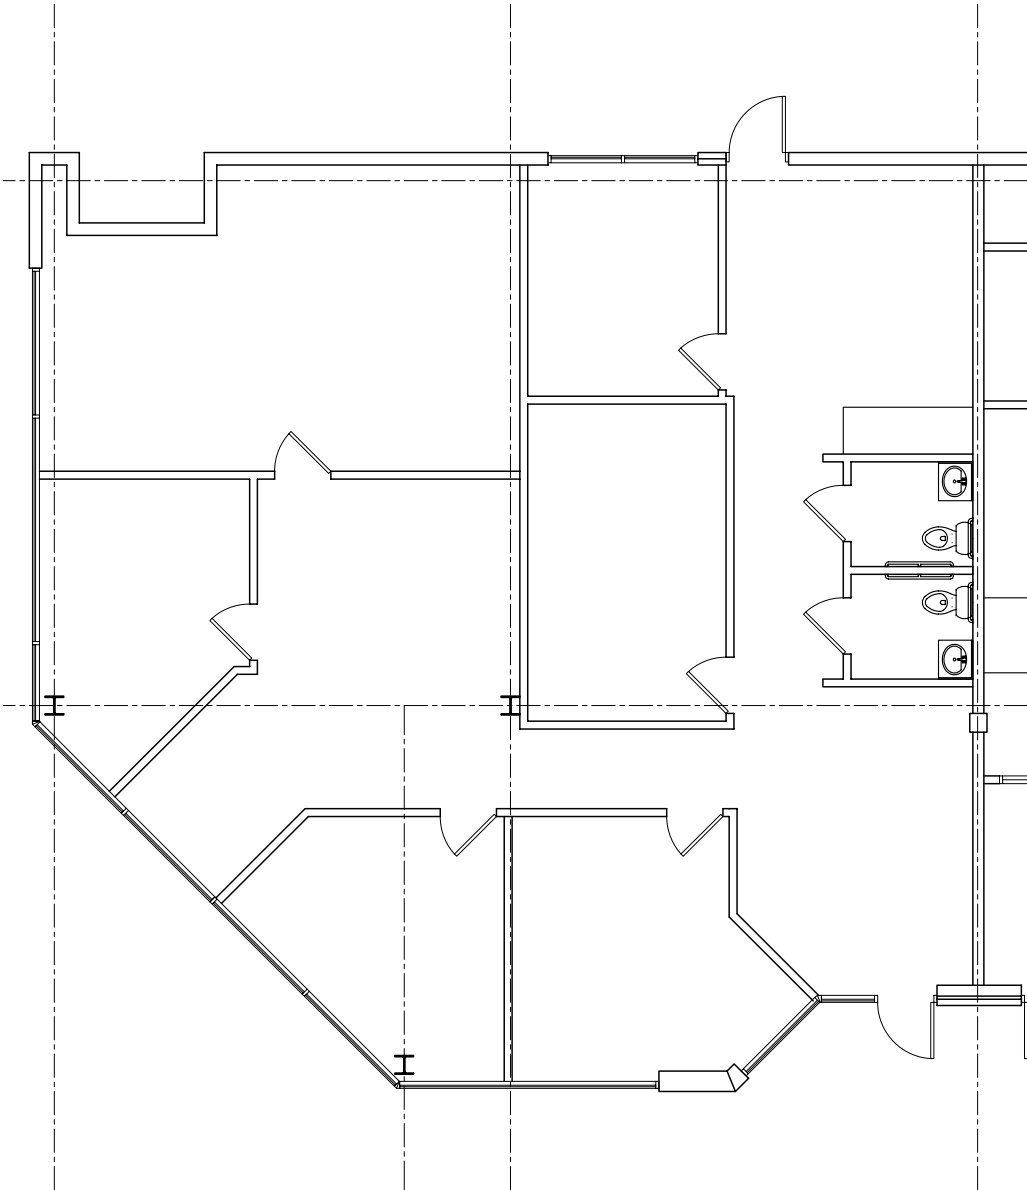

2,416 SF | OFFICE SPACE

2,416 sf office
2,416 sf total

For more information, please contact:

Drew Coholan
704.804.5842
drew.coholan@am.jll.com